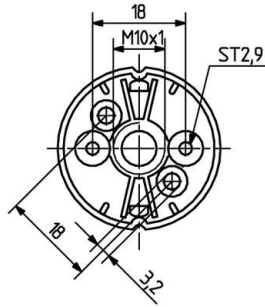

 Create pdf

Lampholders for mains voltage halogen lamps

25.919.-335

Accessories G9

colour	pkg.	wt.	part no.
anthracite	500	4 g	25.919.-335.90

Insulating cap

Thread M10 x 1

Material: PPS

- For self-tapping screws with thread ISO 1478 - ST 2.9 / ISO 4753 - SC
- Length of screws: 25.818... / 25.819...: 13 mm; 25.828... / 25.829...: 9.5 mm

Document generated on: Fr, 10. February 2017 - 13:52