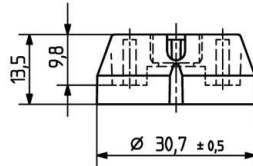

Create pdf

Lampholders for mains voltage halogen lamps

25.919.-335

Accessories G9

colour	pkg.	wt.	part no.
anthracite	500	4 g	25.919.-335.90

Insulating cap

Thread M10 x 1

Material: PPS

- For self-tapping screws with thread ISO 1478 - ST 2.9 / ISO 4753 - SC
- Length of screws: 25.818... / 25.819...: 13 mm; 25.828... / 25.829...: 9.5 mm

Document generated on: Fr, 10. February 2017 - 13:52